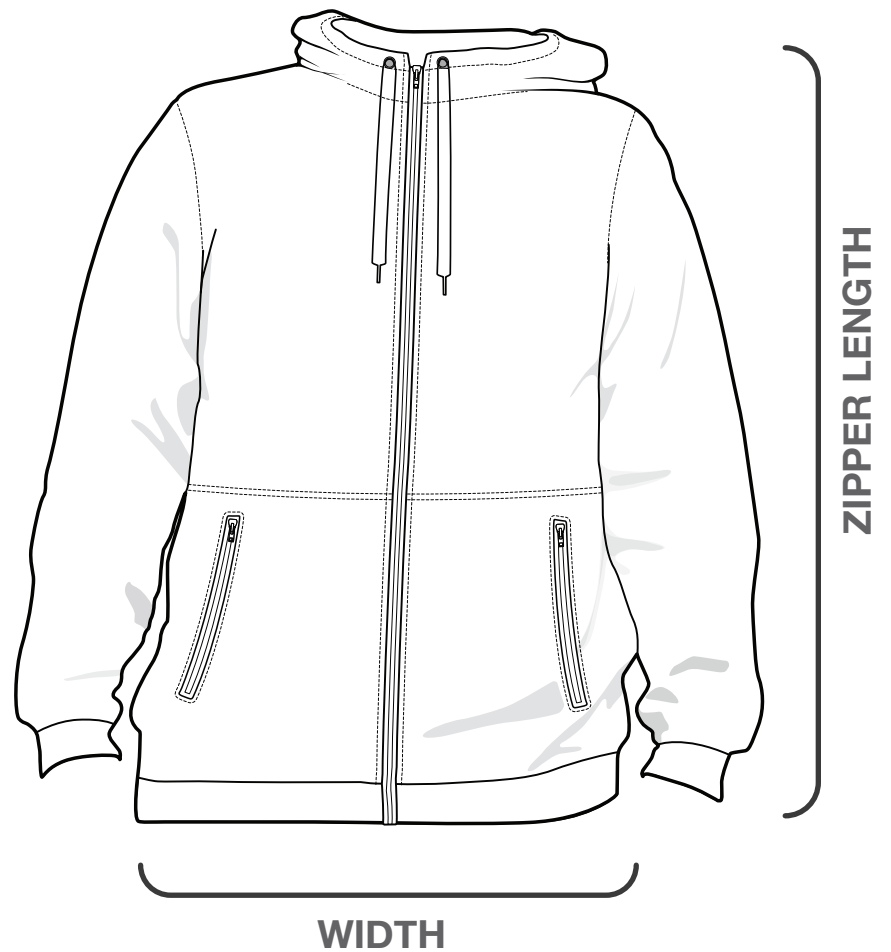

ZIPPER HOODED JACKET SIZING CHART

ZIPPER JACKETS

SIZE	WIDTH	LENGTH
SMALL	23"	29.5"
MEDIUM	23.75"	30.5"
LARGE	24.5"	31.5"
X-LARGE	26"	32.5"
XX-LARGE	27"	33.5"

T-SHIRT SIZING CHART

T-SHIRTS

SIZE	WIDTH	LENGTH
SMALL	19"	26"
MEDIUM	20"	28"
LARGE	21"	30"
X-LARGE	23"	32.5"
XX-LARGE	25"	35"